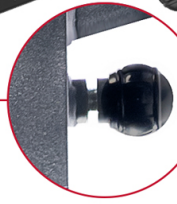

Comfort Plus Saddle

**Integrated Tablet Mount
(tablet not included)**

**Dual-Sided
SPD®-compatible Pedals**

Dual Water Bottle Holder

**Seat Fore/Aft
Adjustment**

**Seat Height
Adjustment**

**31 lb. Perimeter-Weighted
Flywheel**